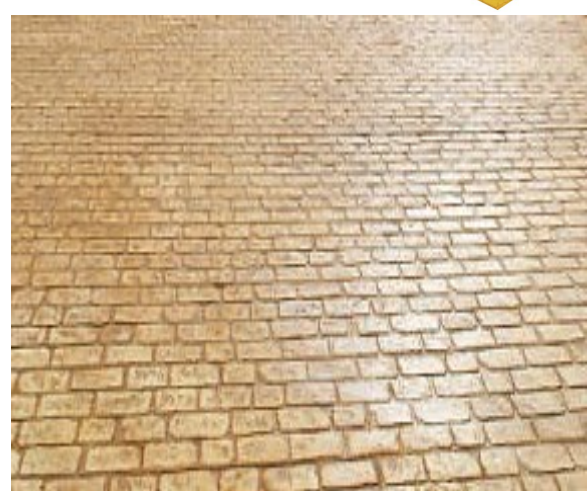

**UK
Cobblestone**

41" x 21"